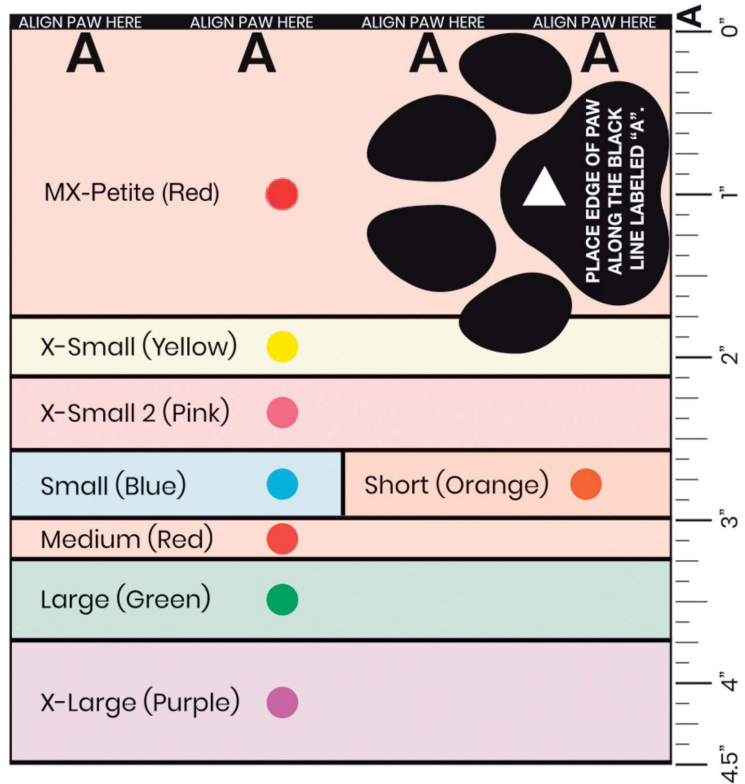

### Healing Slim Boot

**Infected wounds?**  
Fight Microbes with Bamboo Silver Lining

# MediPaw® Boot Measuring Instructions

## Size chart for Soft Bandage Boot and Rugged X-Boot

Bandage width	Boot height	Boot size
1.75 in (4.445 cm)	2.5 in (6.35 cm)	● MX Petite
2 in (5.08 cm)	6 in (15.24 cm)	● X Small
2.5 in (6.35 cm)	8.25 in (20.955 cm)	● X Small 2
3 in (7.62 cm)	7 in (17.78 cm)	● Short
3 in (7.62 cm)	10.5 in (26.67 cm)	● Small
3.25 in (8.255 cm)	13 in (33.02 cm)	● Medium
3.75 in (9.525 cm)	18 in (45.72 cm)	● Large
4.5 in (11.43 cm)	23 in (58.42 cm)	● XL