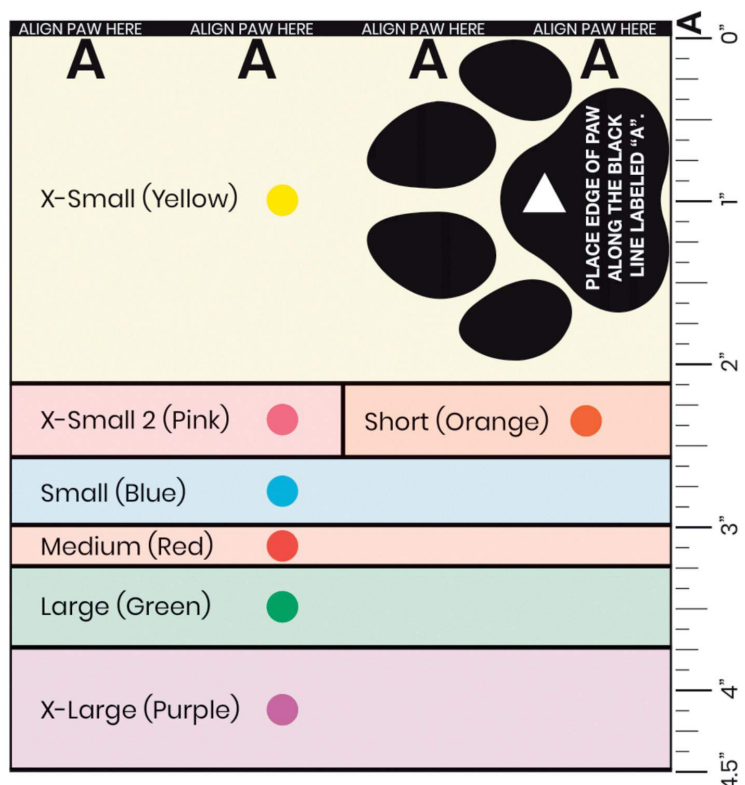

# MediPaw® Boot Measuring Instructions

## Size chart for Soft Bandage Boot and Rugged X-Boot

Bandage width	Boot height	Boot size
1.75 in (4.445 cm)	2.5 in (6.35 cm)	● MX Petite
2 in (5.08 cm)	6 in (15.24 cm)	● X Small
2.5 in (6.35 cm)	8.25 in (20.955 cm)	● X Small 2
3 in (7.62 cm)	7 in (17.78 cm)	● Short
3 in (7.62 cm)	10.5 in (26.67 cm)	● Small
3.25 in (8.255 cm)	13 in (33.02 cm)	● Medium
3.75 in (9.525 cm)	18 in (45.72 cm)	● Large
4.5 in (11.43 cm)	23 in (58.42 cm)	● XL

## Size chart for Healing Slim Boot

Paw width	Boot height	Boot size
2 in (5.08 cm)	6 in (15.24 cm)	● X Small
2.5 in (6.35 cm)	8.25 in (20.955 cm)	● X Small 2
2.5 in (6.35 cm)	7.25 in (18.415 cm)	● Short
3 in (7.62 cm)	10.5 in (26.67 cm)	● Small
3.25 in (8.255 cm)	14.25 in (36.195 cm)	● Medium
3.75 in (9.525 cm)	19.75 in (50.165 cm)	● Large
4.5 in (11.43 cm)	25.5 in (64.77 cm)	● XL